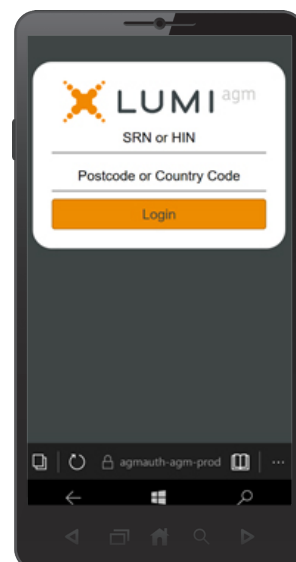

Online voting guide

Getting started

To submit your vote online you will need to visit <https://web.lumiagm.com> on your smartphone, tablet or computer. You will need the latest versions of Chrome, Safari, Internet Explorer 11, Edge or Firefox. Please ensure your browser is compatible.

To log in, you must have the following information:

Meeting ID

Meeting ID as provided in the Notice of Meeting.

Australian residents

- > **Username** (SRN or HIN) and
- > **Password** (postcode of your registered address).

Overseas Residents

- > **Username** (SRN or HIN) and
- > **Password** (three-character country code) e.g. New Zealand - NZL; United Kingdom - GBR; United States of America - USA; Canada - CAN.

A full list of country codes is provided at the end of this guide.

Appointed Proxies

To receive your unique username and password, please contact Computershare Investor Services on +61 3 9415 4024 Monday to Friday during business hours.

Voting at the meeting

1. **1** To participate in voting during the meeting you will be required to enter the unique 9-digit Meeting ID as provided in the Notice of Meeting.
2. **2** To proceed into the meeting, you will need to read and accept the Terms & Conditions.
3. **3** To register as a securityholder, enter your SRN or HIN and Postcode or Country Code.