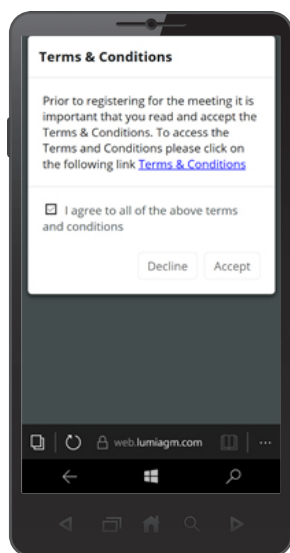

Online voting guide

Getting started

To submit your vote online you will need to visit <https://web.lumiagm.com> on your smartphone, tablet or computer. You will need the latest versions of Chrome, Safari, Internet Explorer 11, Edge or Firefox. Please ensure your browser is compatible.

To log in, you must have the following information:

Meeting ID

Meeting ID as provided in the Notice of Meeting.

Australian residents

- > **Username** (SRN or HIN) and
- > **Password** (postcode of your registered address).

Overseas Residents

- > **Username** (SRN or HIN) and
- > **Password** (three-character country code) e.g. New Zealand - NZL; United Kingdom - GBR; United States of America - USA; Canada - CAN.

A full list of country codes is provided at the end of this guide.

Appointed Proxies

To receive your unique username and password, please contact Computershare Investor Services on +61 3 9415 4024 Monday to Friday during business hours.

Voting at the meeting

1. **1** To participate in voting during the meeting you will be required to enter the unique 9-digit Meeting ID as provided in the Notice of Meeting.
2. **2** To proceed into the meeting, you will need to read and accept the Terms & Conditions.
3. **3** To register as a securityholder, enter your SRN or HIN and Postcode or Country Code.